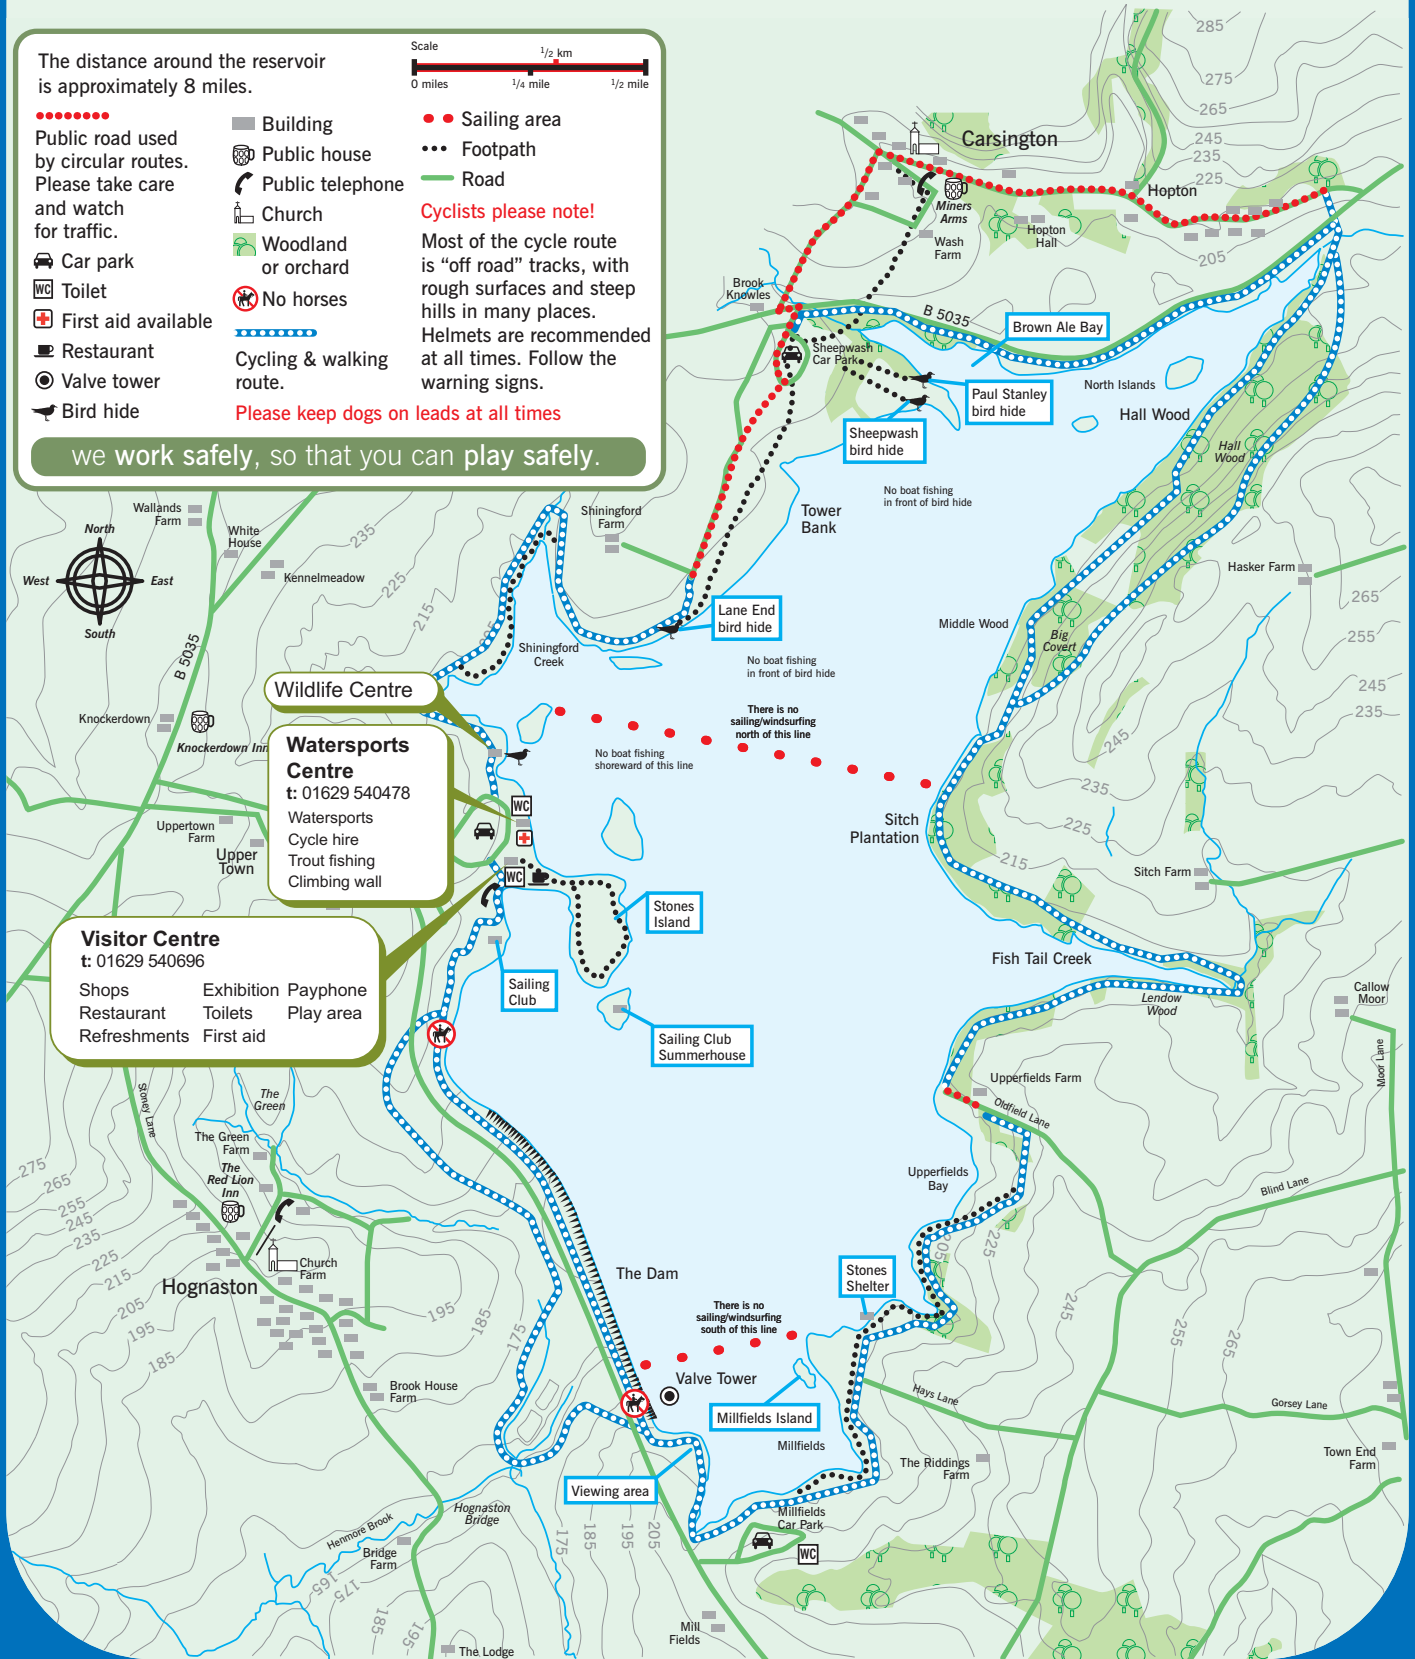

Carsington Water Map

To help you make the most of your visit please use this outline guide. We ask that you keep to marked paths so as not to disturb sensitive wildlife habitats. Please respect this special place which we are caring for so that everyone can enjoy it.

The distance around the reservoir is approximately 8 miles.

- Public road used by circular routes. Please take care and watch for traffic.
 - 🚗 Car park
 - 🚻 Toilet
 - 🏥 First aid available
 - 🍽️ Restaurant
 - ⦿ Valve tower
 - 🦉 Bird hide
 - 🏠 Building
 - 🏡 Public house
 - ☎️ Public telephone
 - 🏪 Church
 - 🌳 Woodland or orchard
 - 🚫 No horses
 - 🚲 Cycling & walking route.
 - 🐕 Please keep dogs on leads at all times
 - 🚣 Sailing area
 - Footpath
 - 🛣️ Road
- Cyclists please note!**
Most of the cycle route is "off road" tracks, with rough surfaces and steep hills in many places. Helmets are recommended at all times. Follow the warning signs.

we work safely, so that you can play safely.

Based on the 1994 Ordnance Survey Outdoor Leisure map with the permission of The Controller of Her Majesty's Stationery Office © Crown Copyright 8705M Fishery information supplied by Severn Trent Water.

site events

Carsington Water has a year round programme of events and activities from horse and dray rides to the Bat Safari. All of the latest details are available in the Visitor Centre or visit: www.moretoexperience.co.uk/events